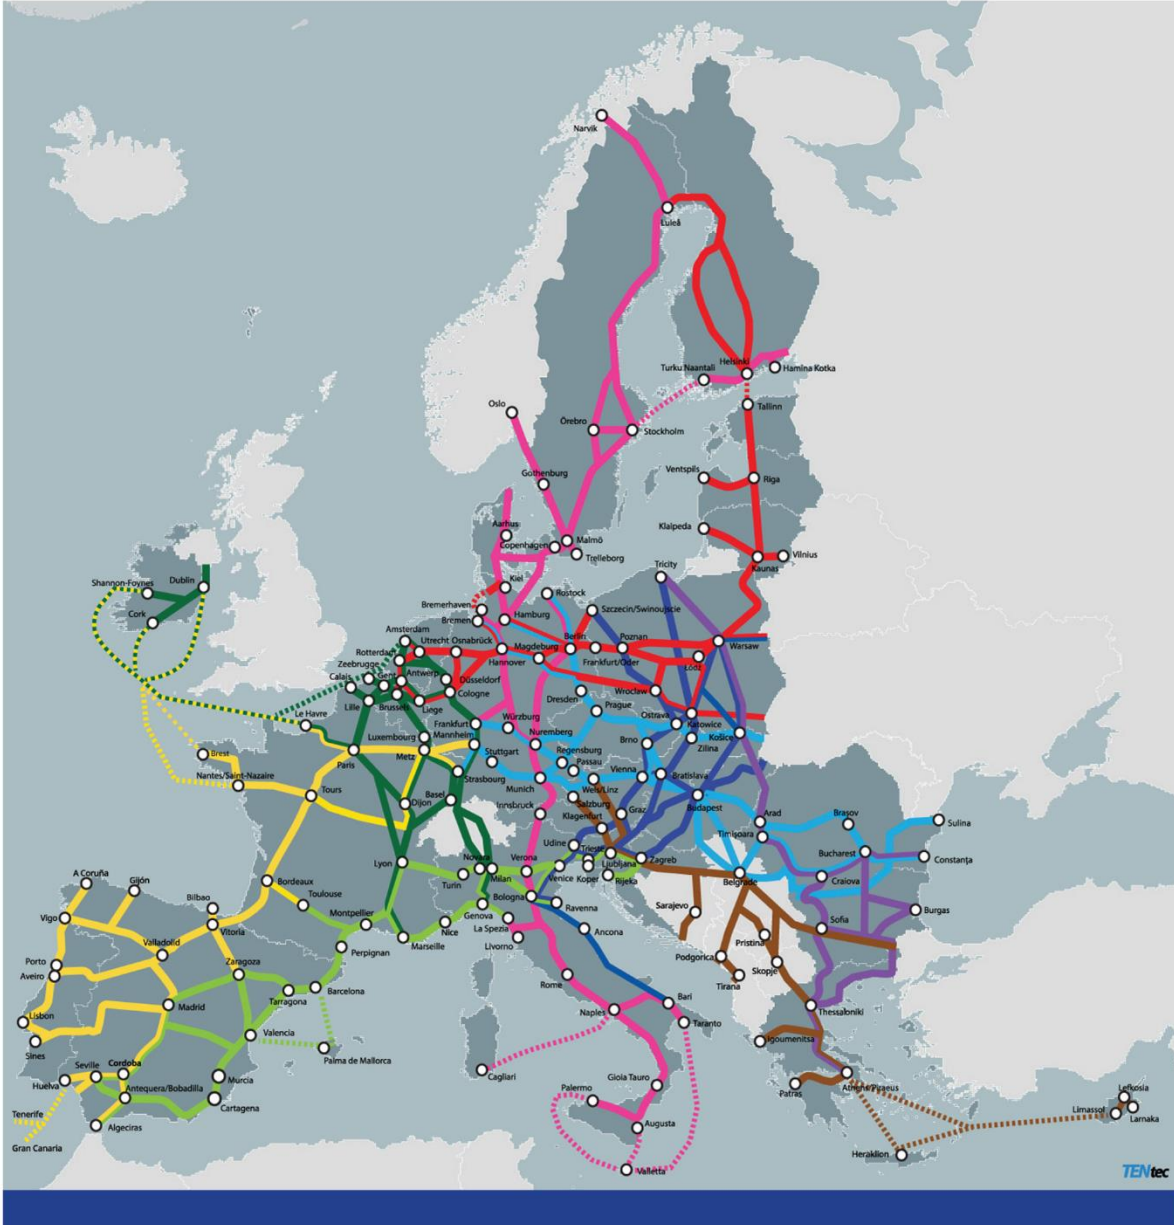

Brussels, **XXX**
COM(2021) 812/2

ANNEX 3 – PART 1/14

ANNEX

to the

**Proposal for a
REGULATION OF THE EUROPEAN PARLIAMENT AND OF THE COUNCIL**

**on Union guidelines for the development of the trans-European transport network,
amending Regulation (EU) 2021/1153 and Regulation (EU) No 913/2010 and repealing
Regulation (EU) 1315/2013**

ANNEX III

ALIGNMENT OF THE EUROPEAN TRANSPORT CORRIDORS

Map Finder Chart for European Transport Corridors

- ATLANTIC
- NORTH SEA - ALPINE
- NORTH SEA - BALTIC
- SCANDINAVIAN - MEDITERRANEAN
- BALTIC SEA - ADRIATIC SEA
- RHINE - DANUBE
- MEDITERRANEAN
- WESTERN BALKANS
- BALTIC - BLACK - AEGEAN SEAS

The parts of the map pertaining to corridor alignment in third countries are indicative.